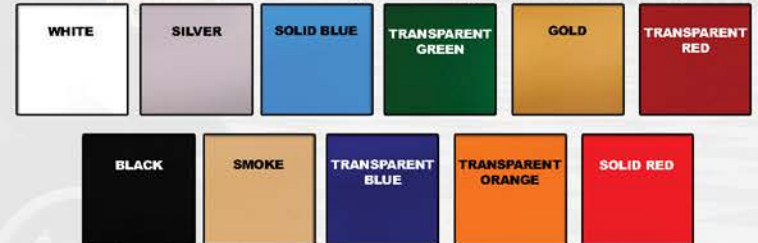

Flyscreen Stickers

2.5" Tall High Quality Vinyl

Available for:

- LE17054-G - Li Gold
- LE17054-S - Li Silver
- LE17055-G - SX Gold
- LE17055-S - SX Silver
- LE17056-G - GP Gold
- LE17056-S - GP Silver
- VE17199 - Mod Target
- VE17200 - Chequered Flag

Mod Flyscreen Blades

Fit All VE Actif Mod Flyscreens

Available in:

- VE17231-BK - Black Tint Square Top
- VE17231-BL - Blue Tint Square Top
- VE17231-BR - Bronze Tint Square Top
- VE17231-C - Clear Square Top
- VE17231-BKRT - Black Tint Round Top
- VE17231-BLRT - Blue Tint Round Top
- VE17231-BRRT - Bronze Tint Round Top
- VE17231-CRT - Clear Round Top

Available for:
 VE60196-BL - Vespa LX Trans Blue Base
 VE60196-R - Vespa LX Trans Red Base

Tween Screens Adjustable Height

Available For:
 VE60200 - Vespa GT/GTS
 VE60289 - Vespa LX
 VE60290 - Vespa Primavera 2014>
 VE60291 - Vespa Sprint 2014>

Short Flyscreens

Available For:
 VE60212-CL - Vespa GT/GTS Clear
 VE60212-SM - Vespa GT/GTS Smoked

Royal Alloy/Scomadi Mod Flyscreens

Colours shown are approximate.
 These may differ slightly from finished product.